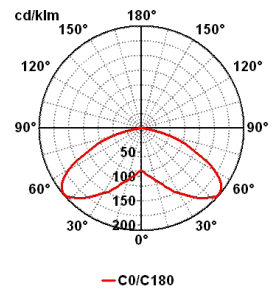

Habana IP23

LC2 00743 2

Rotosymmetric
 Ø 480mm IP23

Technical description

Body made in die cast aluminium with UNI 5076 alloy. Optional tempered glass, sodic/calcic type, 5mm thick, heat-proof and crash-proof. Reflector in pure aluminium, thickness 12/10, turned anodized and polished.

Installation

Industrial indoor

Size (mm)

480 x 480 x 550

Colour

Grey 2

Code	Source	Power	Current	Connection	Lampada
LC2 00743 2	Metal halide vapour	400 W	3,25 A	E 40	ME HPI PLUS BU

Accessories

Griglia di protezione
 Wire guard

Codice / code	Codice / code
L90 00000 0 Ø 390	L90 00300 0 Ø 500
L90 00100 0 Ø 450	L90 00400 0 Ø 580
L90 00200 0 Ø 480	L90 00500 0 Ø 680

E27 HEG max 250 W con commutatore*
 E27 HEG max 250W with converter