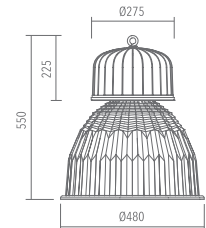

Habana IP23

LC2 00743 2

Rotosymmetric
 Ø 480mm IP23

Technical description

Body made in die cast aluminium with UNI 5076 alloy. Optional tempered glass, sodic/calcic type, 5mm thick, heat-proof and crash-proof. Reflector in pure aluminium, thickness 12/10, turned anodized and polished.

Installation

Industrial indoor

Size (mm)

480 x 480 x 550

Colour

Grey 2

Code	Source	Power	Current	Connection	Lampada
LC2 00743 2	Metal halide vapour	400 W	3,25 A	E 40	ME HPI PLUS BU

Accessories

Griglia di protezione
 Wire guard

Codice / code	Codice / code
L90 00000 0 Ø 390	L90 00300 0 Ø 500
L90 00100 0 Ø 450	L90 00400 0 Ø 580
L90 00200 0 Ø 480	L90 00500 0 Ø 680

E27 HEG max 250 W con commutatore*
 E27 HEG max 250W with converter