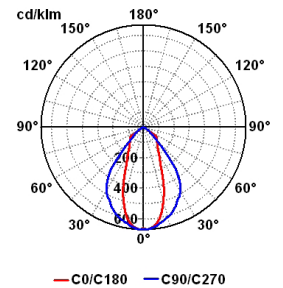

Olympia 3

L18 00107 2

Symmetrical - Diffused
Large Beam - IP65

Technical description

Body in die-cast aluminium, UNI 5076 alloy. Anti-loss hinges for the glass in grey thermo-plastic material. Tempered screen printed glass, white colour, sodic-calcic type, 5 mm thick, heat-proof and shock-proof. Reflector in turned, anodized and polished aluminium.

Installation

Industrial outdoor

Size (mm)

480 x 300 x 140

Colour

Grey 2

Code	Source	Power	Current	Connection	Lampada
L18 00107 2	Metal halide vapour	70 W	1 A	RX7s	MD MHN-TD
L18 00107 2	Metal halide vapour	70 W	1 A	RX7s	MD CDM-TD/830