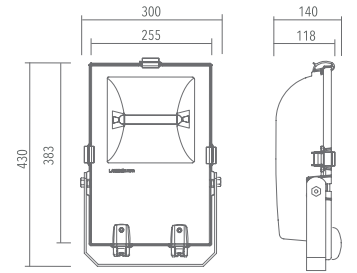

Olympia 3

L18 00107 2

Symmetrical - Diffused
Large Beam - IP65

Technical description

Body in die-cast aluminium, UNI 5076 alloy. Anti-loss hinges for the glass in grey thermo-plastic material. Tempered screen printed glass, white colour, sodic-calcic type, 5 mm thick, heat-proof and shock-proof. Reflector in turned, anodized and polished aluminium.

Installation

Industrial outdoor

Size (mm)

480 x 300 x 140

Colour

Grey 2

Code	Source	Power	Current	Connection	Lampada
L18 00107 2	Metal halide vapour	70 W	1 A	RX7s	MD MHN-TD
L18 00107 2	Metal halide vapour	70 W	1 A	RX7s	MD CDM-TD/830

Accessories

Griglia di protezione
Wire guard
Codice / code
L90 01200 0

Raccordo per palo Ø 60mm horizontal
Adaptator for pole Ø 60mm
Codice / code
L92 00500 0

Staffa braccio a sbalzo L: 500mm
Arm bracket L: 500mm
Codice / code
L92 00000 0

Staffa braccio a sbalzo L: 1000mm
Arm bracket L: 1000mm
Codice / code
L92 00100 0

Staffa raccordo per palo Ø 60mm vertical position
Bracket for pole Ø 60mm
Codice / code
L92 00300 0